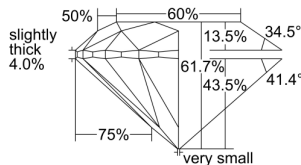

GIA®

FACSIMILE

GIA REPORT 6234289515

Verify this report at GIA.edu

GIA NATURAL DIAMOND DOSSIER®

May 16, 2024
GIA Report Number 6234289515
Shape and Cutting Style ..... Round Brilliant
Measurements ..... 4.59 - 4.60 x 2.83 mm

GRADING RESULTS

Carat Weight ..... 0.37 carat
Color Grade ..... D
Clarity Grade VS1
Cut Grade ..... Excellent

ADDITIONAL GRADING INFORMATION

Polish ..... Very Good
Symmetry ..... Very Good
Fluorescence ..... Medium Blue
Clarity Characteristics..... Crystal, Cloud, Pinpoint
Inscription(s): GIA 6234289515

PROPORTIONS

Profile to actual proportions